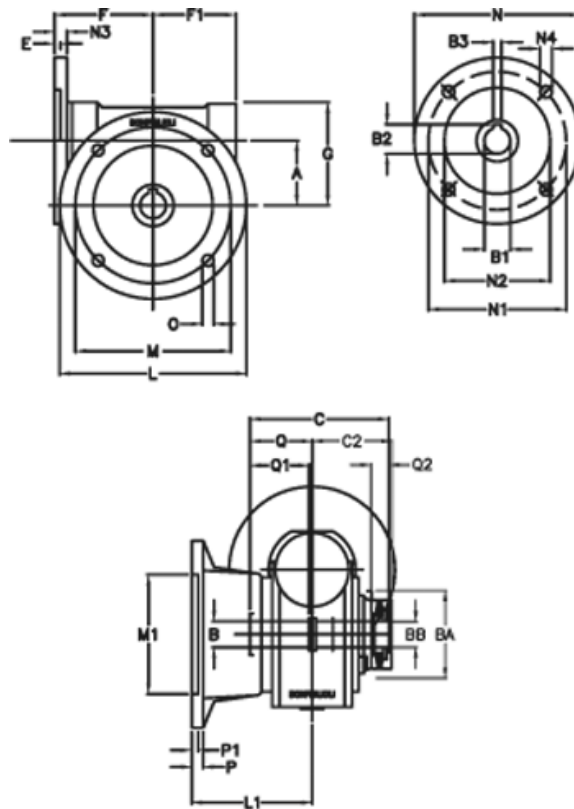

Article number: 390204401042316

Description: Worm Gear with Torque Limiter
VF 44-L1-F-10-P63B14

Measures

a = 44.60	C2 = 48	m = 87	P = 9
B = 18	Description = VF 44F-xx-63B14	M1 = 60	P1 = 7
B1 E7 = 11	E = 2.0	N = 90	Q = 32.0
B2 = 12.8	F = 65	N1 = 75	Q1 = 32
B3 H9 = 4	F1 = 54	N2 = 60	Q2 = 12
BA = 40	g = 71	N3 = 8.0	
BB H7 = 11	L = 110	N4 = 5.5	
C = 79	L1 = 60.5	O = 8.5	